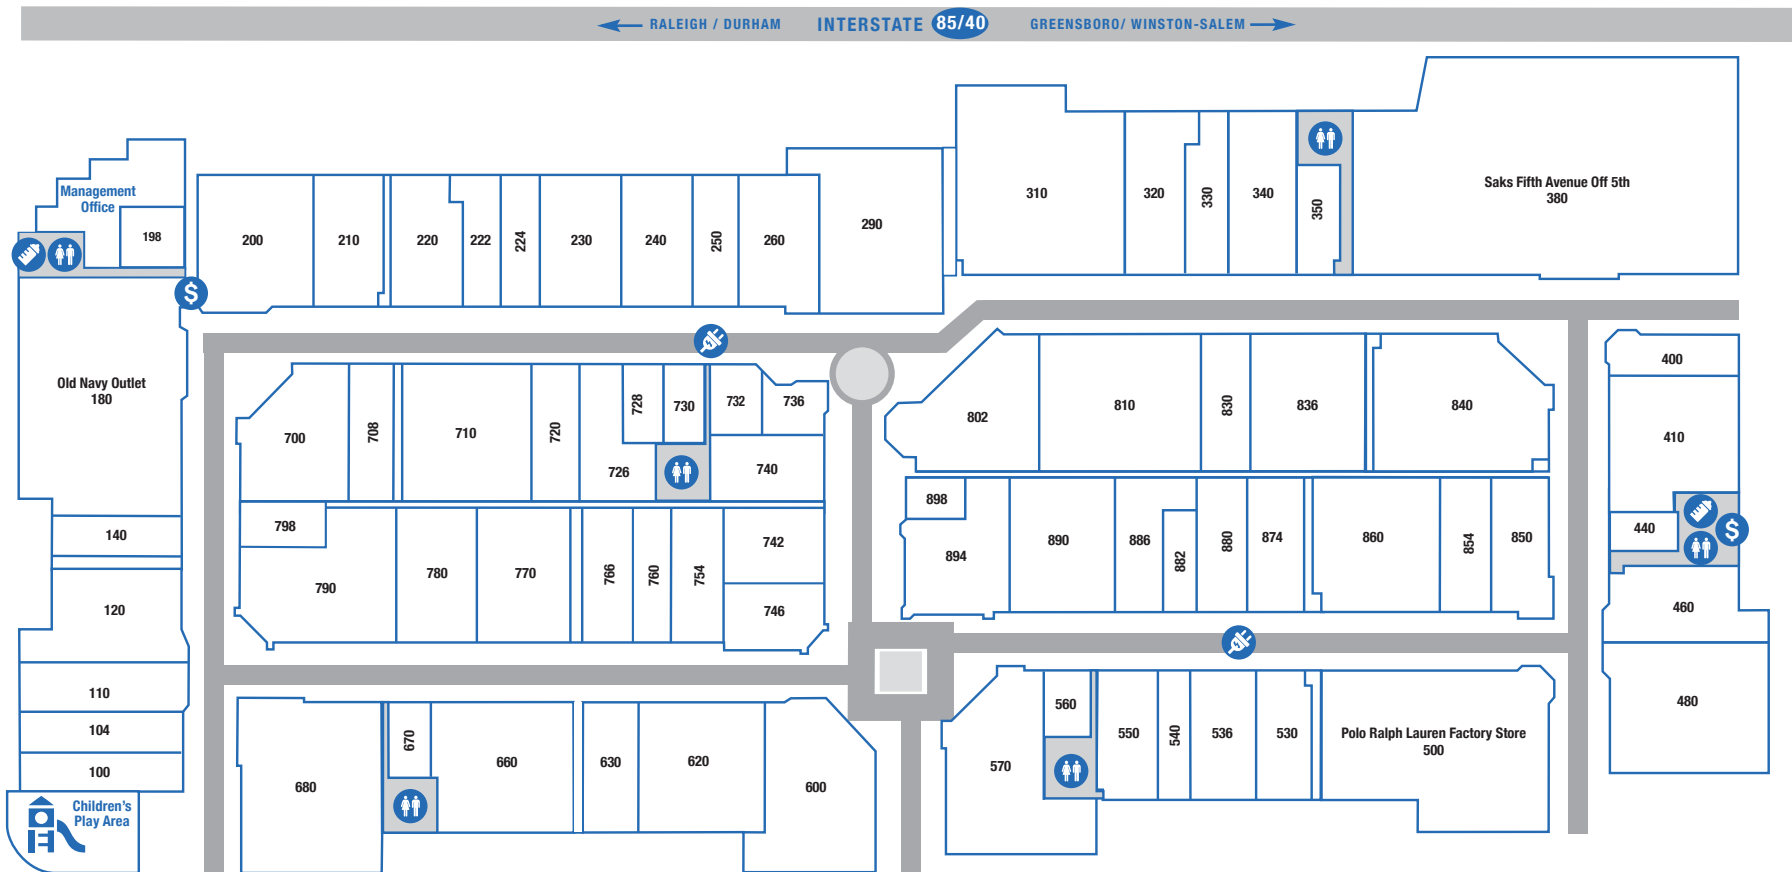

# CENTER MAP

Restrooms

Mothers' Room

ATM

Charging Station

**ACCESSORIES & JEWELRY**

|     |                           |                |
|-----|---------------------------|----------------|
| 110 | Aerie                     | (919) 568-4203 |
| 836 | American Eagle Outfitters | (919) 304-0560 |
| 780 | Ann Taylor Factory Store  | (919) 304-2572 |
| 670 | Claire's                  | (919) 563-0139 |
| 894 | Coach                     | (919) 304-1291 |
| 710 | Columbia Factory Store    | (919) 563-2962 |
| 630 | Crocs                     | (984) 201-6164 |
| 830 | Francesca's               | (984) 203-3001 |
| 410 | Guess Factory Store       | (919) 563-2344 |
| 890 | J.Crew   Crewcuts Factory | (919) 304-2834 |
| 736 | Jared Vault               | (919) 563-2471 |
| 760 | Johnston & Murphy         | (919) 563-2826 |
| 726 | Kate Spade New York       | (919) 304-0099 |
| 746 | Kay Jewelers Outlet       | (919) 304-1650 |
| 440 | Lids                      | (984) 290-1051 |
| 802 | Michael Kors              | (919) 304-2360 |
| 330 | Oakley                    | (919) 304-2440 |
| 180 | Old Navy Outlet           | (919) 304-0653 |
| 860 | Palmetto Moon             | (984) 983-7282 |
| 732 | Pandora                   | (336) 738-3334 |
| 500 | Polo Ralph Lauren         | (919) 304-2121 |
| 200 | Puma Outlet               | (984) 426-1121 |
| 380 | Saks OFF 5TH              | (919) 563-6006 |
| 766 | Samsonite Factory Outlet  | (919) 563-1518 |
| 250 | Simply Southern           | (919) 304-0973 |
| 560 | Sunglass Hut              | (919) 563-0098 |
| 898 | Sunglass Hut              | (919) 304-1118 |
| 220 | Tory Burch                | (919) 563-0079 |
| 740 | Vera Bradley              | (919) 568-0707 |