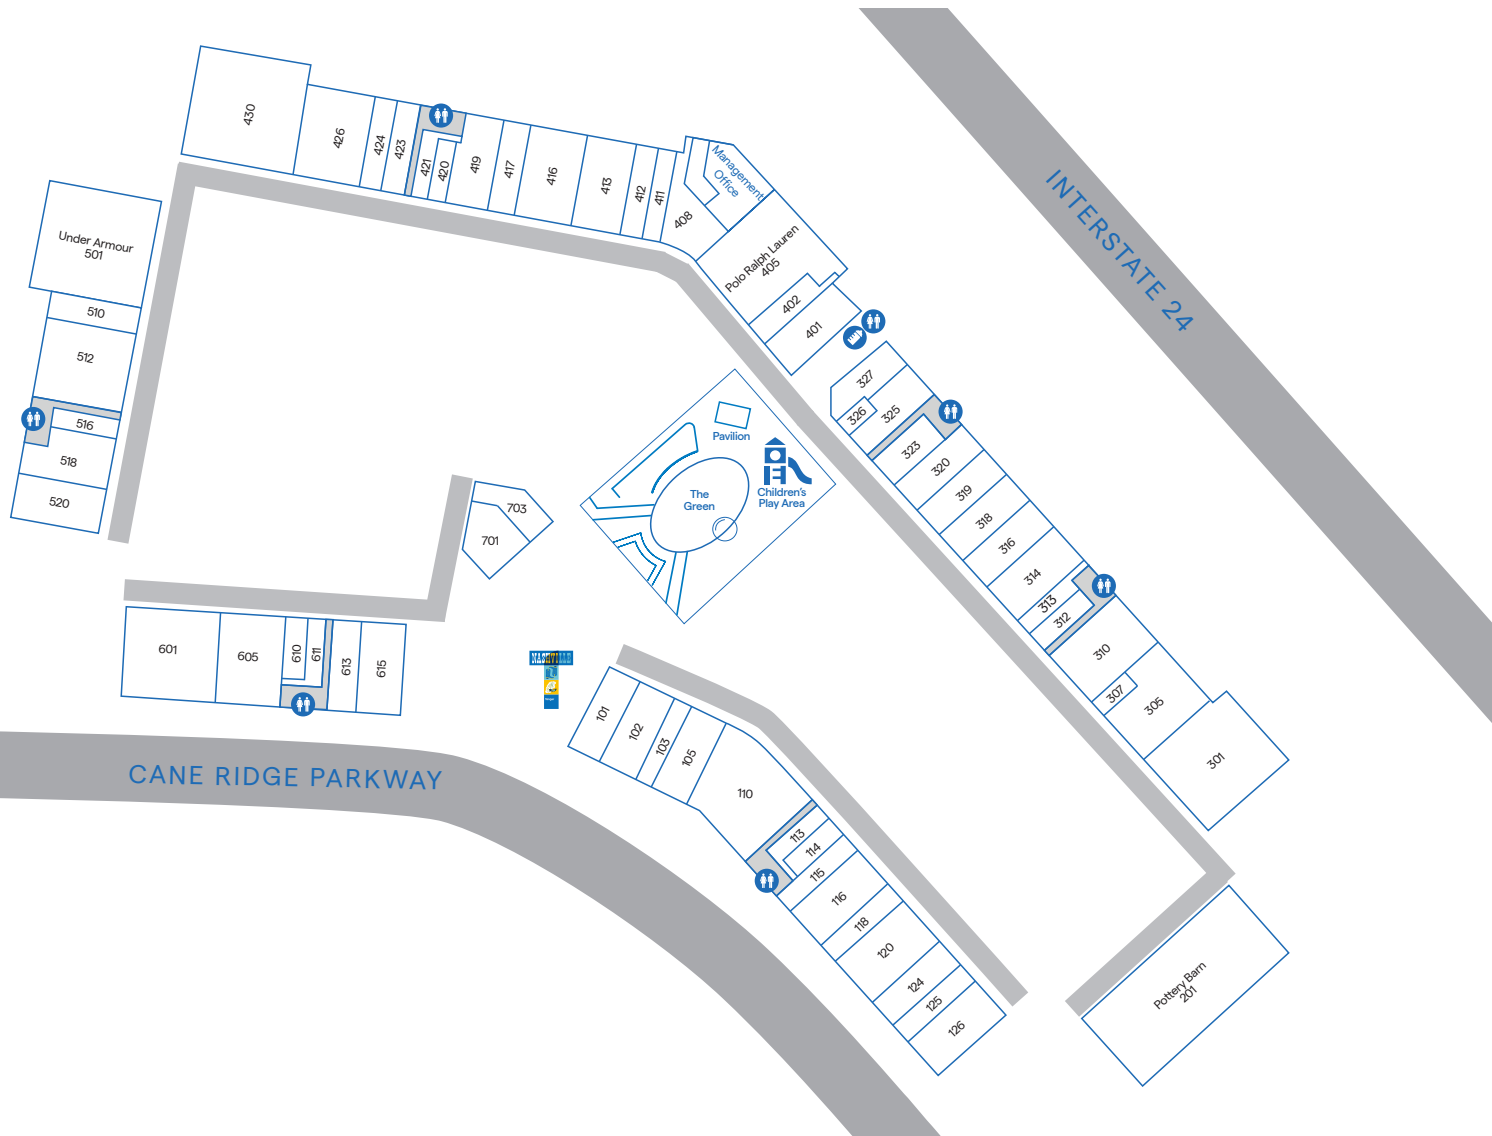

CENTER MAP

SERVICE LEGEND

Restrooms

Mothers' Room

ACCESSORIES & JEWELRY

| | | |
|-----|-------------------------------|----------------|
| 416 | Banana Republic Factory | (615) 706-2640 |
| 113 | Claire's | (800) 252-4737 |
| 325 | Coach | (615) 583-1254 |
| 310 | Columbia Factory Store | (629) 895-0564 |
| 118 | Crocs | (615) 988-6987 |
| 423 | Fossil | (615) 695-9559 |
| 120 | Guess Factory Store | (629) 235-7148 |
| 613 | Hot Topic | (626) 839-4681 |
| 323 | Huk | (615) 645-3623 |
| 419 | J.Crew Factory | (629) 675-1007 |
| 319 | Levi's Outlet | (629) 777-4002 |
| 516 | Lids | (615) 649-7632 |
| 413 | Michael Kors | (615) 610-6195 |
| 301 | Nike Factory Store | (629) 213-0720 |
| 125 | Oakley | (615) 246-5270 |
| 430 | Old Navy Outlet | (615) 706-2650 |
| 305 | Palmetto Moon | (629) 236-4877 |
| 327 | Patricia Nash | New |
| 126 | Puma Outlet | (615) 552-7130 |
| 420 | Select Shades Sunglass Outlet | (615) 949-4548 |
| 124 | Simply Southern | (629) 675-1997 |
| 307 | Sunglass Hut | (615) 246-5202 |
| 326 | Swarovski | (615) 993-1821 |
| 316 | Vera Bradley | (615) 777-9352 |
| 408 | Vineyard Vines | (629) 281-4185 |